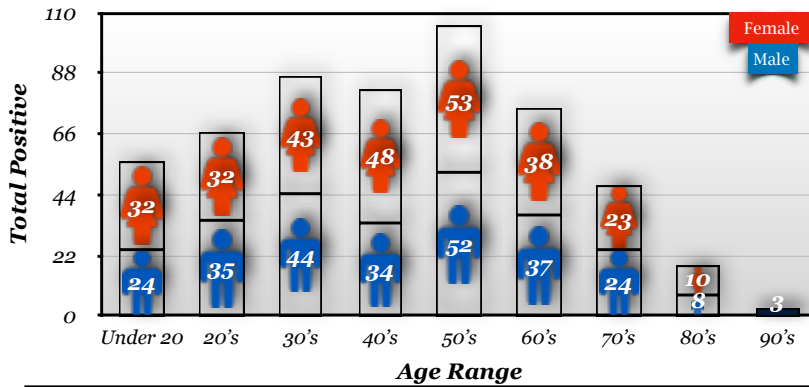

Converse County by the Numbers: December 22nd, 2020
Total Cases: 716

Total Cases for the Douglas Area

Total Cases for the Glenrock Area

Total Cases for the Rolling Hills Area

*ACTIVE POSITIVE- An individual has **tested** positive.

*ACTIVE PROBABLE - An individual is deemed to be a **probable** case when they have a **known** exposure to someone that tested positive for COVID and are **symptomatic**.