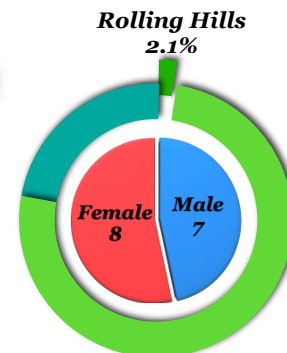

Converse County by the Numbers: December 22nd, 2020
Total Cases: 716

Total Cases for the Douglas Area

Total Cases for the Glenrock Area

Total Cases for the Rolling Hills Area

*ACTIVE POSITIVE- An individual has **tested** positive.

*ACTIVE PROBABLE - An individual is deemed to be a **probable** case when they have a **known** exposure to someone that tested positive for COVID and are **symptomatic**.