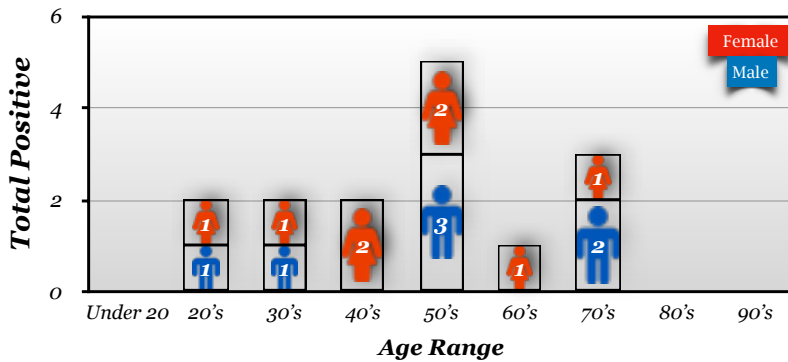

Converse County by the Numbers: December 22nd, 2020
Total Cases: 716

Total Cases for the Douglas Area

Total Cases for the Glenrock Area

Total Cases for the Rolling Hills Area

*ACTIVE POSITIVE- An individual has **tested** positive.

*ACTIVE PROBABLE - An individual is deemed to be a **probable** case when they have a **known** exposure to someone that tested positive for COVID and are **symptomatic**.