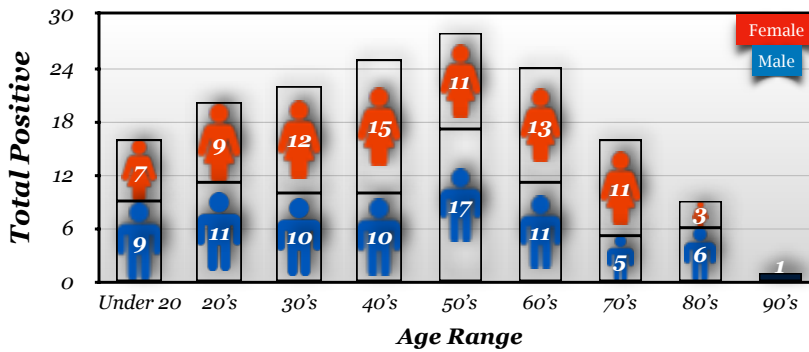

Converse County by the Numbers: December 22nd, 2020
Total Cases: 716

Total Cases for the Douglas Area

Total Cases for the Glenrock Area

Total Cases for the Rolling Hills Area

*ACTIVE POSITIVE- An individual has **tested** positive.

*ACTIVE PROBABLE - An individual is deemed to be a **probable** case when they have a **known** exposure to someone that tested positive for COVID and are **symptomatic**.