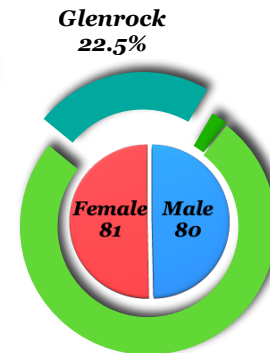

Converse County by the Numbers: December 22nd, 2020
Total Cases: 716

Total Cases for the Douglas Area

Total Cases for the Glenrock Area

Total Cases for the Rolling Hills Area

*ACTIVE POSITIVE- An individual has **tested** positive.

*ACTIVE PROBABLE - An individual is deemed to be a **probable** case when they have a **known** exposure to someone that tested positive for COVID and are **symptomatic**.