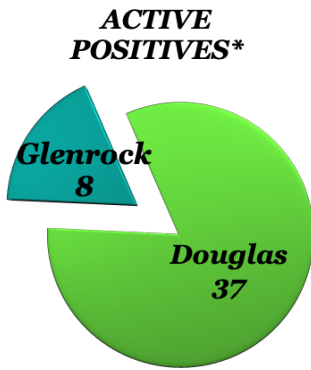

Converse County by the Numbers: December 22nd, 2020
Total Cases: 716

Total Cases for the Douglas Area

Total Cases for the Glenrock Area

Total Cases for the Rolling Hills Area

*ACTIVE POSITIVE- An individual has **tested** positive.

*ACTIVE PROBABLE - An individual is deemed to be a **probable** case when they have a **known** exposure to someone that tested positive for COVID and are **symptomatic**.