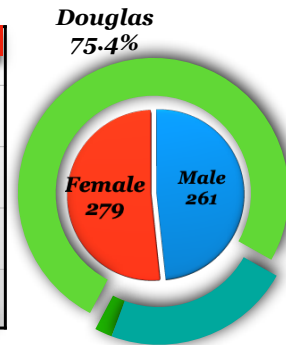

Converse County by the Numbers: December 22nd, 2020
Total Cases: 716

Total Cases for the Douglas Area

Total Cases for the Glenrock Area

Total Cases for the Rolling Hills Area

*ACTIVE POSITIVE- An individual has **tested** positive.

*ACTIVE PROBABLE - An individual is deemed to be a **probable** case when they have a **known** exposure to someone that tested positive for COVID and are **symptomatic**.