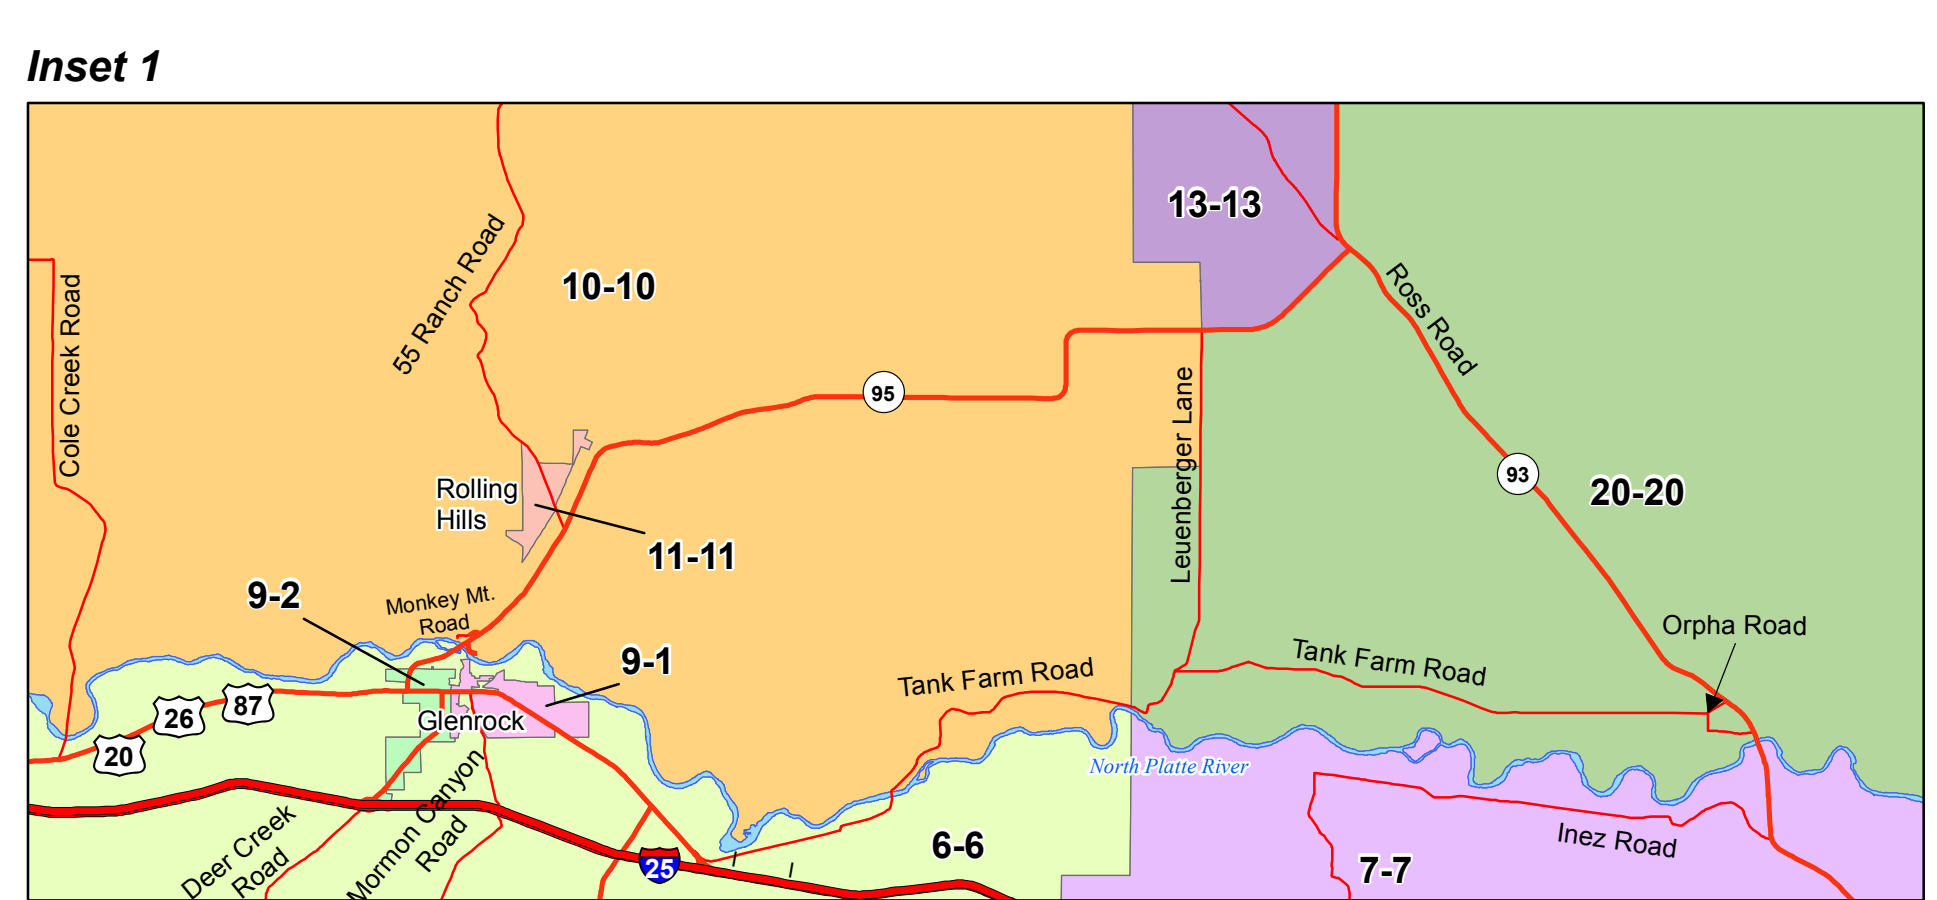

	1-1 Lost Springs		9-1 Glenrock East		23-1 Northeast Douglas
	2-2 Orin		9-2 Glenrock West		23-2 Northwest Douglas
	3-1 Guthrie		10-10 Glenrock		23-3 Southwest Douglas
	4-4 Rural Douglas		11-11 Rolling Hills		23-4 Courthouse
	6-6 Box Elder		13-13 Dry Creek		23-5 South Douglas
	7-7 La Prele		20-20 Orpha		23-6 Fairview
	8-8 East Antelope				

0 5 10 Miles

Precinct Map Converse County