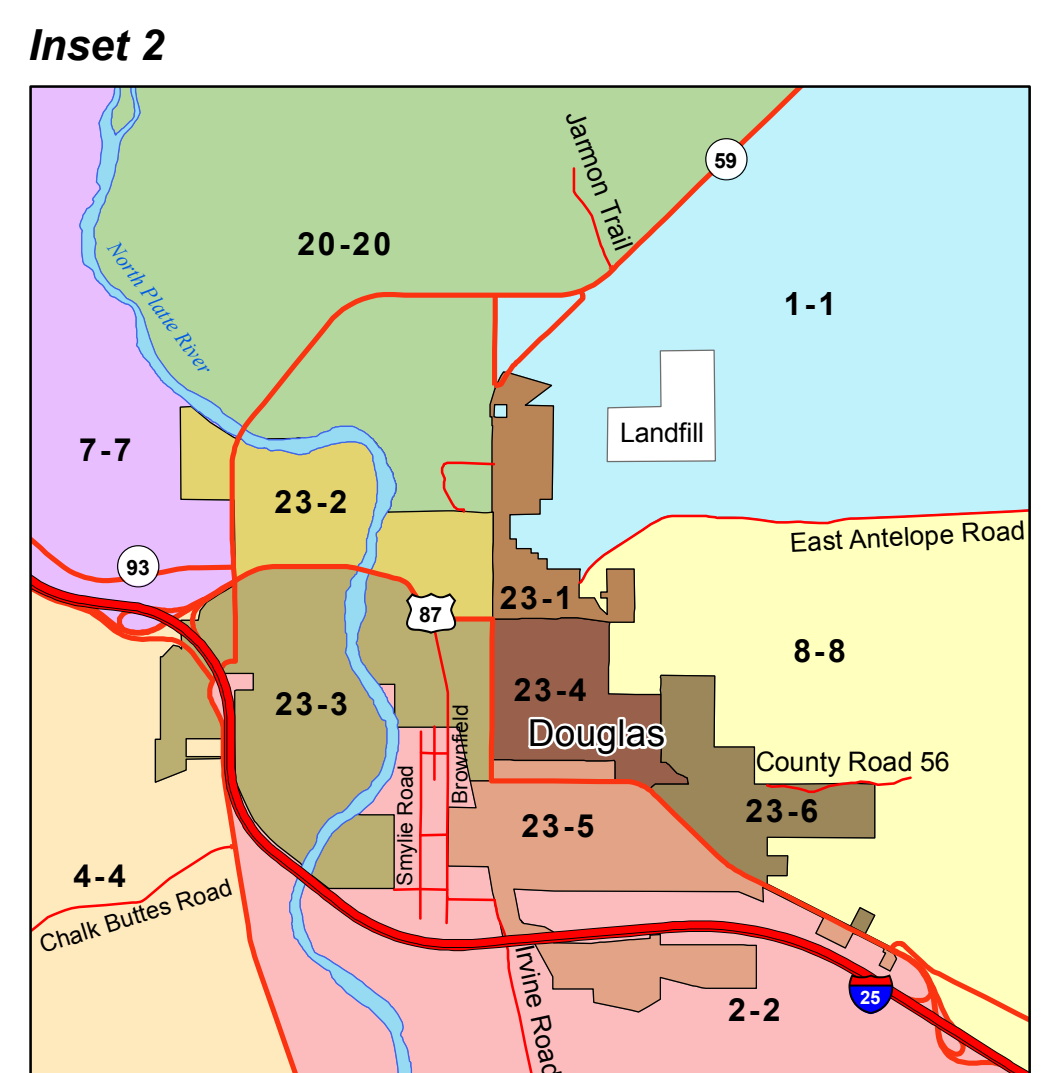

	1-1 Lost Springs		9-1 Glenrock East		23-1 Northeast Douglas
	2-2 Orin		9-2 Glenrock West		23-2 Northwest Douglas
	3-1 Guthrie		10-10 Glenrock		23-3 Southwest Douglas
	4-4 Rural Douglas		11-11 Rolling Hills		23-4 Courthouse
	6-6 Box Elder		13-13 Dry Creek		23-5 South Douglas
	7-7 La Prele		20-20 Orpha		23-6 Fairview
	8-8 East Antelope				

0 5 10 Miles

Precinct Map Converse County